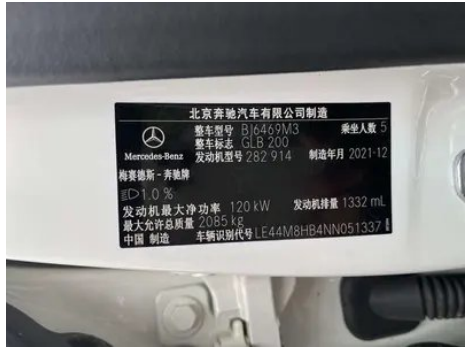

Vehicle Detail Report

Mercedes-Benz GLB 2022 GLB 200 Dynamic

Basic Information

Brand	Mercedes-Benz
Mileage	72,000 km
Color	White
First Registration	2022-01-01
Transfer Count	0

Vehicle Images

Vehicle Condition

1. Left side, C, column triangular glass, Replaced. 2. Right side, C, column triangular glass, Replaced. 3. Windshield, Replaced.

Configuration Information

Model Information

Model Name	Mercedes-Benz GLB 2022 GLB 200 Dynamic
Launch Date	2021.10

Basic parameters

Vehicle Class	Compact SUV
Energy Type	Gasoline
Maximum Power (kW)	120
Maximum Torque (N·m)	250
Transmission	7-speed wet dual-clutch
Body Type	SUV
Engine	1.3T 163 horsepower L4
Dimensions (L×W×H) (mm)	4638*1834*1687
Official 0-100 km/h Acceleration (s)	9.4
Top Speed (km/h)	200
Curb Weight (kg)	-
Maximum Gross Weight (kg)	-
WLTP Combined Fuel Consumption (L/100km)	6.94

engine

Engine Model	282 914
Displacement (mL)	1332
Displacement (L)	1.3
Induction Type	Turbocharging
Cylinder Arrangement	L

engine (continued)

Number of Cylinders	4
Valves per Cylinder	4
Valve Train	DOHC
Maximum Power (PS)	163
Max Power Speed (rpm)	5500
Max Torque Speed (rpm)	1620-4000
Maximum net power (kW)	120
Fuel Grade	95.
Fuel Delivery System	Direct injection
Cylinder Head Material	Aluminum alloy
Cylinder Block Material	Aluminum alloy
Engine layout	Horizontal