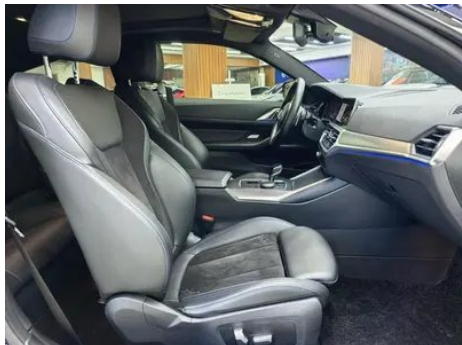

Vehicle Detail Report

BMW 4 Series 2022 425i M Sports Night Suit

Basic Information

Brand	BMW
Mileage	44,000 km
Color	Blue
First Registration	2022-07-01
Transfer Count	0

Vehicle Images

Vehicle Condition

1. Driver's seat rails and frame, Signs of removal. 2. Front passenger seat rails and frame, Signs of removal.