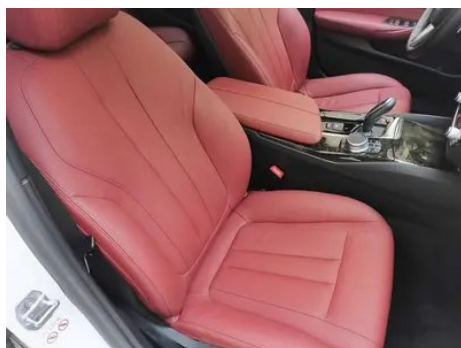

Vehicle Detail Report

BMW 5 Series 2020 530Li Leading Type M Sports suit

Basic Information

Brand	BMW
Mileage	76,000 km
Color	White
First Registration	2020-01-01
Transfer Count	1

Vehicle Images

Vehicle Condition