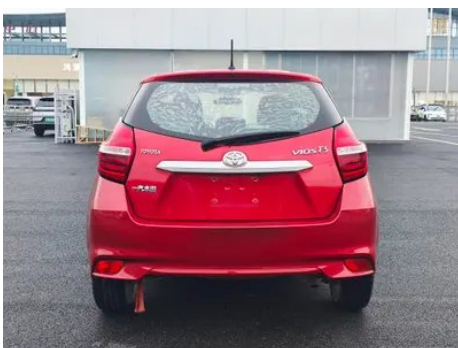

Vehicle Detail Report

Toyota Vios FS 2017 1.5L CVT Front tide version

Basic Information

Brand	Toyota
Mileage	55,000 km
Color	Red
First Registration	2018-05-01
Transfer Count	0

Vehicle Images

Vehicle Condition

1. Left rocker panel, Outer-side deformation. 2. Driver's seat rails and frame, Corrosion.

Configuration Information

Model Information

Model Information (continued)

Model Name	Toyota Vios FS 2017 1.5L CVT Front tide version
Launch Date	2017.03