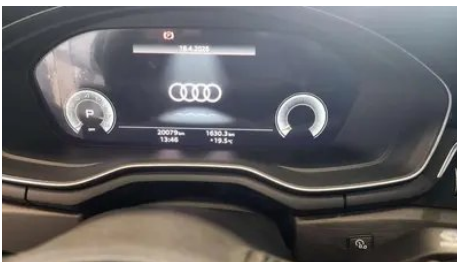

Vehicle Detail Report

Audi A4L 2024 40 TFSI Deluxe Dynamic

Basic Information

Brand	Audi
Mileage	20,000 km
Color	White
First Registration	2024-06-01
Transfer Count	1

Vehicle Images

Vehicle Condition

1. Driver's seat rails and frame, Signs of removal. 2. Front passenger seat rails and frame, Signs of removal. 3. Right rear quarter panel, Deformation.