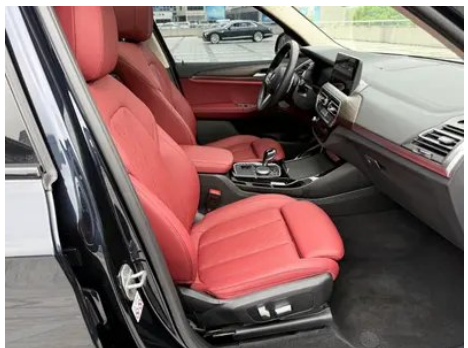

Vehicle Detail Report

BMW X3 2023 xDrive30i Leading Type M Obsidian Night Suit

Basic Information

Brand	BMW
Mileage	38,000 km
Color	Black
First Registration	2023-06-01
Transfer Count	0

Vehicle Images

Vehicle Condition