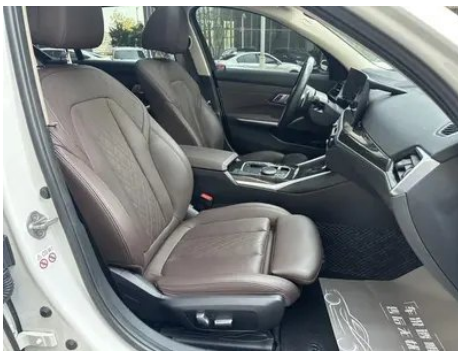

Vehicle Detail Report

BMW 3 Series 2023 325Li M Sports suit

Basic Information

Brand	BMW
Mileage	45,000 km
Color	White
First Registration	2023-11-01
Transfer Count	0

Vehicle Images

Vehicle Condition

1. Hood, Paint repair, Body panel repair, Signs of removal, Deformation. 2. Front bumper, Paint repair, Scrape, Signs of removal. 3. Rear bumper, Paint repair, Signs of removal. 4. Left front door, Signs of removal, Paint repair, Replaced. 5. Right front door, Paint repair, Body panel repair. 6. Left rear door, Paint repair, Signs of removal, Replaced. 7. Right rear door, Paint repair. 8. Right front wheel rim, Scrape. 9. Right rear wheel rim, Scrape. 10. Left front fender, Deformation. 11. Left rear quarter panel, Paint repair. 12. Left front suspension, Signs of removal, Shock absorber replacement. 13. Right front suspension, Signs of removal, Shock absorber replacement.