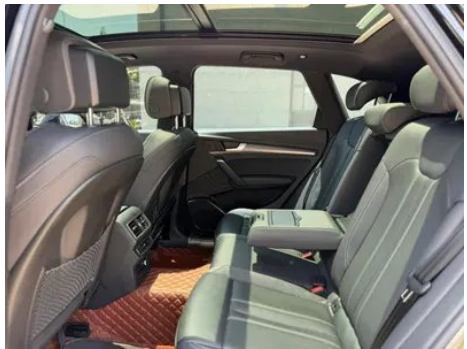

Vehicle Detail Report

Audi Q5L 2022 40T RS Burning rate kit type

Basic Information

Brand	Audi
Mileage	58,000 km
Color	Black
First Registration	2023-03-01
Transfer Count	0

Vehicle Images

Vehicle Condition

1. Driver's seat rails and frame, Signs of removal. 2. Front passenger seat rails and frame, Signs of removal.