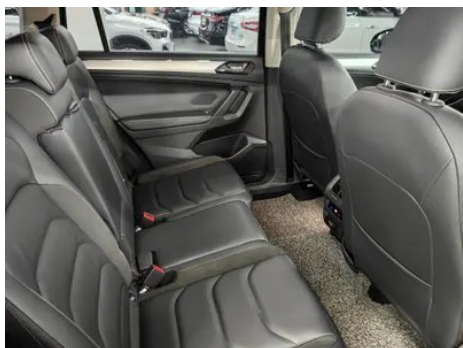

Vehicle Images

Vehicle Condition

1. Inner side of left C-pillar, Deformation. 2. Left rear quarter panel, Paint repair, Body panel repair, Welding repair.

Configuration Information

Model Information

Model Name	Volkswagen Tiguan L 2018 280TSI Automatic two-wheel drive comfort version
Launch Date	2018.07