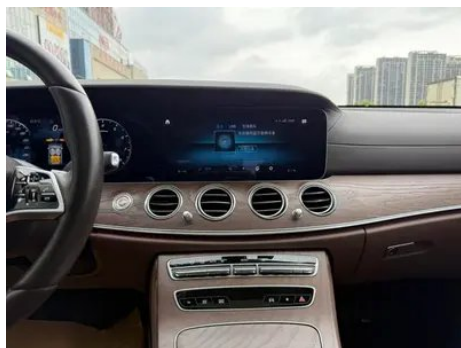

Vehicle Detail Report

Mercedes-Benz E-Class 2023 E 260 L Passenger car

Basic Information

Brand	Mercedes-Benz
Mileage	43,000 km
Color	Black
First Registration	2022-10-01
Transfer Count	1

Vehicle Images

Vehicle Condition