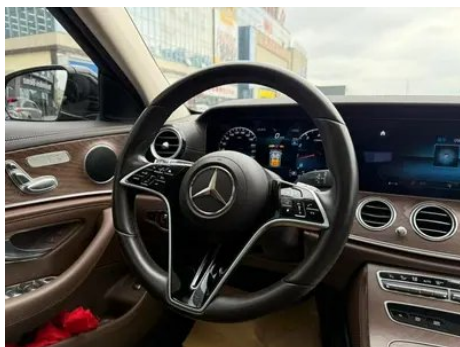

Vehicle Detail Report

Mercedes-Benz E-Class 2023 E 260 L Passenger car

Basic Information

Brand	Mercedes-Benz
Mileage	43,000 km
Color	Black
First Registration	2022-10-01
Transfer Count	1

Vehicle Images

Vehicle Condition