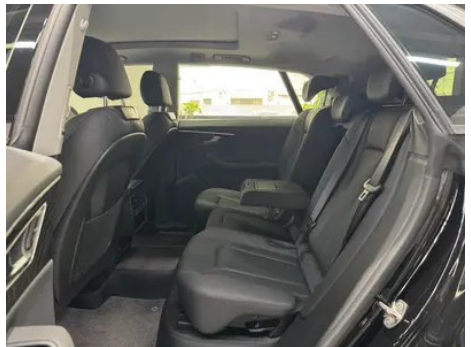

Vehicle Detail Report

Audi Q8 2024 55 TFSI Deluxe Dynamic

Basic Information

Brand	Audi
Mileage	34,000 km
Color	Black
First Registration	2024-05-01
Transfer Count	0

Vehicle Images

Vehicle Condition

1. Driver's seat rails and frame, Signs of removal. 2. Front passenger seat rails and frame, Signs of removal.