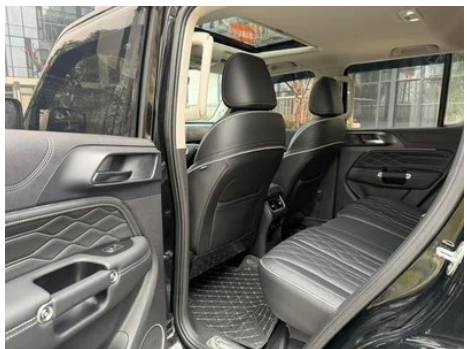

Vehicle Detail Report

Tank 300 2024 2.0T Challenger

Basic Information

Brand	Tank
Mileage	59,000 km
Color	Black
First Registration	2024-01-01
Transfer Count	0

Vehicle Images

Vehicle Condition

1. Original metal body panels with factory paint.