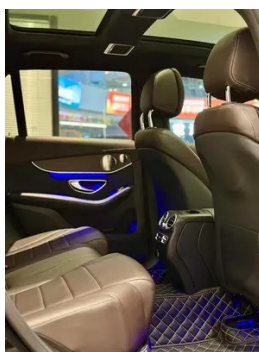

Vehicle Detail Report

Mercedes-Benz GLC 2022 Restyling GLC 300 L 4MATIC Dynamic

Basic Information

Brand	Mercedes-Benz
Mileage	72,000 km
Color	Black
First Registration	2022-01-01
Transfer Count	0

Vehicle Images

Vehicle Condition

1. Original metal body panels with factory paint.

Configuration Information

Model Information

Model Name	Mercedes-Benz GLC 2022 Restyling GLC 300 L 4MATIC Dynamic
Launch Date	2021.12

Basic parameters