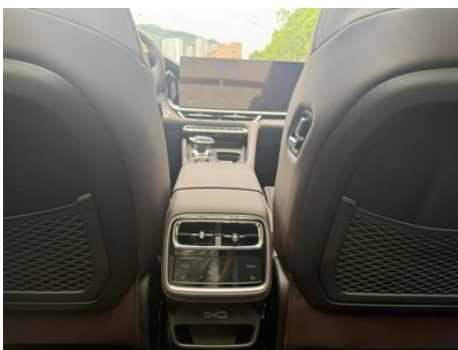

Vehicle Images

Vehicle Condition

1. Original metal body panels with factory paint.

Configuration Information

Model Information

Model Name	Geely Monjaro 2026 Oriental Yao 2.0TD Automatic SisStar Edition
Launch Date	2025.09