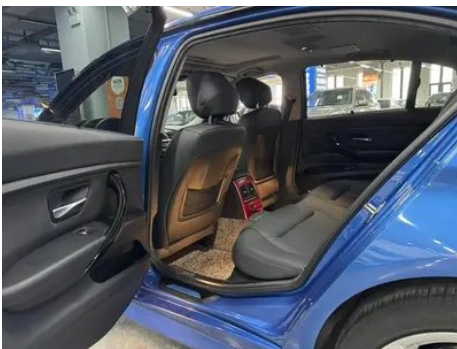

Vehicle Detail Report

BMW 3 Series 2017 320Li M Sporty

Basic Information

Brand	BMW
Mileage	95,100 km
Color	Blue
First Registration	2016-10-01
Transfer Count	0

Vehicle Images

Vehicle Condition

1. Right rocker panel, Outer-side deformation.