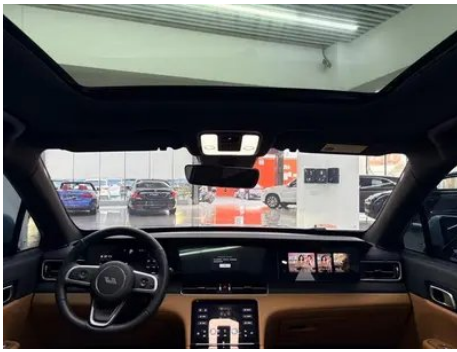

Vehicle Condition

1. Right front door, Body panel repair. 2. Right rear door, Paint repair. 3. Trunk lid, Replaced. 4. Right front fender, Paint repair. 5. Right rear quarter panel, Body panel repair.

Configuration Information

Model Information

Model Name	Li Auto ONE 2020 extended range 6 Seat plate
Launch Date	2019.10

Basic parameters

Vehicle Class	Mid-size and large SUVs
Energy Type	Extended Range Electric Vehicle (EREV)