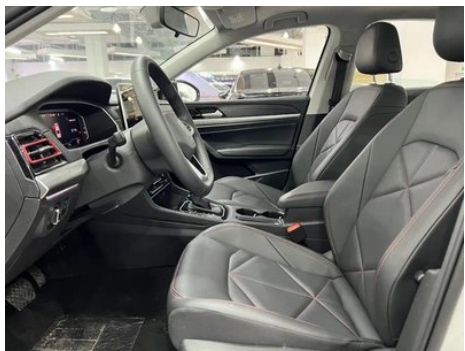

Vehicle Detail Report

Volkswagen Lavida 2024 300TSI DSG Star Leading Edition

Basic Information

Brand	Volkswagen
Mileage	1,000 km
Color	White
First Registration	2024-12-01
Transfer Count	0

Vehicle Images

Vehicle Condition