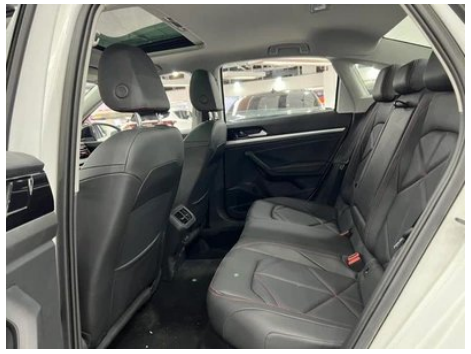

Vehicle Condition

1. Original metal body panels with factory paint.

Configuration Information

Model Information

Model Name	Langyi 2024 300TSI DSG Star Leading Edition
Launch Date	2023.09

Basic parameters

Vehicle Class	compact car
Energy Type	Gasoline
Maximum Power (kW)	118
Maximum Torque (N·m)	250