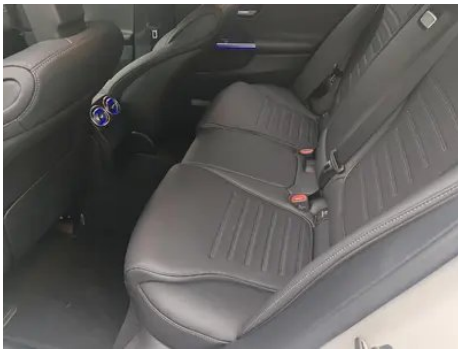

Vehicle Images

Vehicle Condition

1. Driver's seat rails and frame, Signs of removal. 2. Front passenger seat rails and frame, Signs of removal.

Configuration Information

Model Information

Model Name	Mercedes-Benz C-Class 2024 Change to three C 260 L Hao Night Sports Edition
Launch Date	2024.05