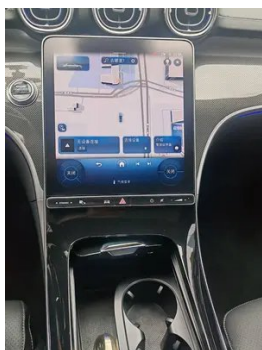

Vehicle Images

Vehicle Condition

1. Driver's seat rails and frame, Signs of removal. 2. Front passenger seat rails and frame, Signs of removal.

Configuration Information

Model Information

Model Name	Mercedes-Benz C-Class 2024 Change to three C 260 L Hao Night Sports Edition
Launch Date	2024.05

Intelligent configuration

Connected Car Services	•
OTA Updates	•
4G/5G Network	•4G
Mobile APP remote function	• Door control Vehicle start Vehicle Condition Query Diagnosis Vehicle positioning Find car Car Owner Services (Find charging pile Gas station Parking, etc.) Appointment maintenance Maintenance
Wi-Fi hotspots	•