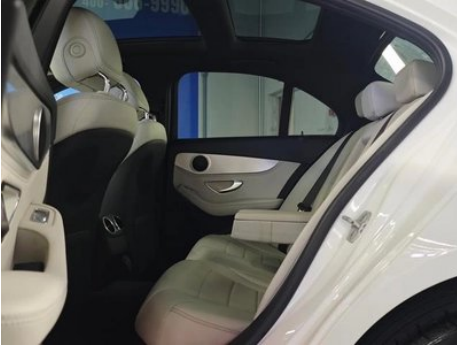

Vehicle Condition

1. Original metal panels and factory paint.

Configuration Information

Model Information

Model Name	Mercedes-Benz C- Class 2015 C 200 Sports version 4MATIC
Launch Date	2015.06

Basic parameters