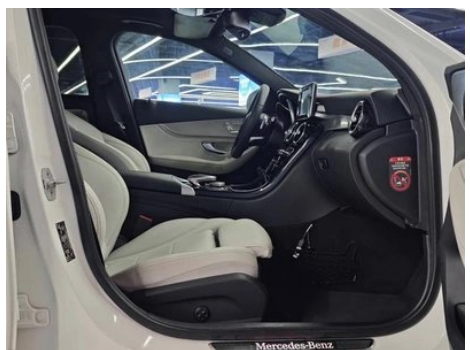

Vehicle Condition

1. Original metal panels and factory paint.

Configuration Information

Model Information

Model Name	Mercedes-Benz C- Class 2015 C 200 Sports version 4MATIC
Launch Date	2015.06

Basic parameters