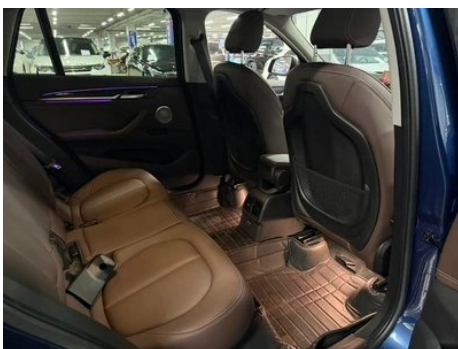

Vehicle Detail Report

BMW X1 2021 xDrive25Li Premium Class

Basic Information

Brand	BMW
Mileage	52,500 km
Color	Blue
First Registration	2020-10-01
Transfer Count	0

Vehicle Images

Vehicle Condition

1. Right rear fender, Paint repair, Bodywork repair.