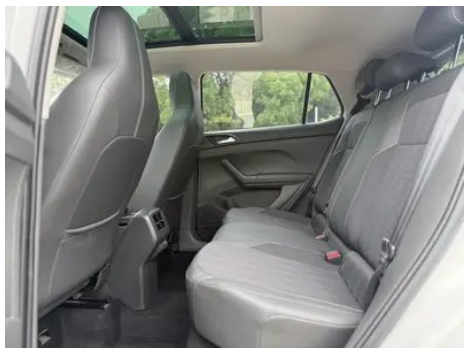

Vehicle Detail Report

Volkswagen T-Cross 2021 280TSI DSG Comfort Edition

Basic Information

Brand	Volkswagen
Mileage	50,000 km
Color	White
First Registration	2021-08-01
Transfer Count	0

Vehicle Images