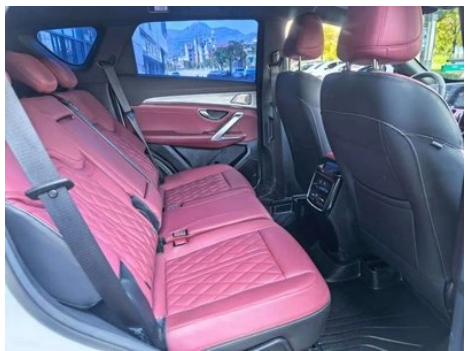

Vehicle Images

Vehicle Condition

1. Original metal body panels with factory paint.

Configuration Information

Model Information

Model Name	Jetour X70 Plus 2023 1.5T CVT Self-improvement MAX 5 seat
Launch Date	2023.09