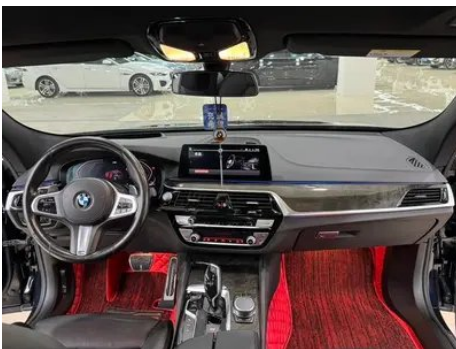

Vehicle Detail Report

BMW 6 Series GT 2020 630i M Sports suit

Basic Information

Brand	BMW
Mileage	70,000 km
Color	Black
First Registration	2020-01-01
Transfer Count	0

Vehicle Images

Vehicle Condition

1. Inner side of left B-pillar, Scratch. 2. Right front fender structure, Deformation. 3. Driver's seat rails and frame, Signs of removal. 4. Front passenger seat rails and frame, Signs of removal.