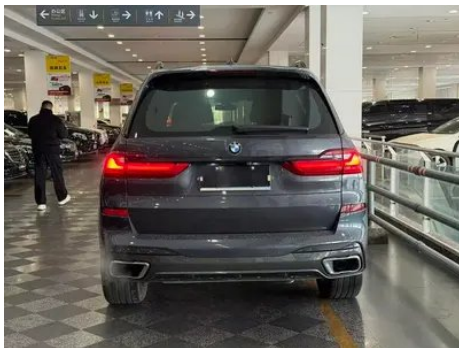

Vehicle Detail Report

BMW X7 2020 xDrive40i Premium Class M Sports suit

Basic Information

Brand	BMW
Mileage	120,900 km
Color	Dark gray
First Registration	2020-08-01
Transfer Count	0

Vehicle Images

Vehicle Condition