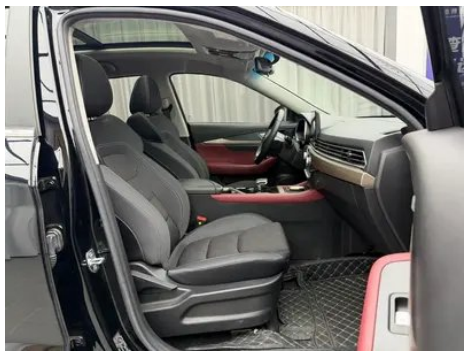

Vehicle Detail Report

Jetour X70 2023 1.5T DCT Dream Edition 5 seat

Basic Information

Brand	Jetour
Mileage	42,000 km
Color	Black
First Registration	2023-06-01
Transfer Count	0

Vehicle Images