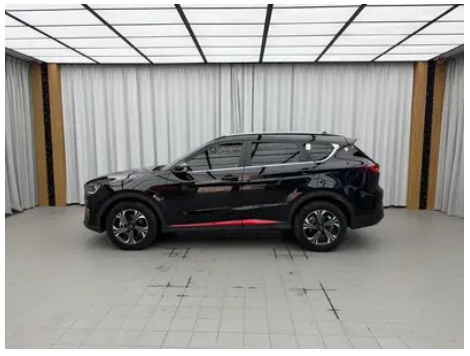

Vehicle Detail Report

Jetour X70 2023 1.5T DCT Dream Edition 5 seat

Basic Information

Brand	Jetour
Mileage	42,000 km
Color	Black
First Registration	2023-06-01
Transfer Count	0

Vehicle Images

Vehicle Condition

1. Original metal body panels with factory paint.

Configuration Information

Model Information

Model Name	Jetour X70 2023 1.5T DCT Dream Edition 5 seat
Launch Date	2023.05

Basic parameters

Vehicle Class	Mid-size SUV
Energy Type	Gasoline
Maximum Power (kW)	115
Maximum Torque (N·m)	230
Transmission	6-speed wet dual-clutch
Body Type	SUV
Engine	1.5T 156 horsepower L4
Dimensions (L×W×H) (mm)	4749*1900*1720