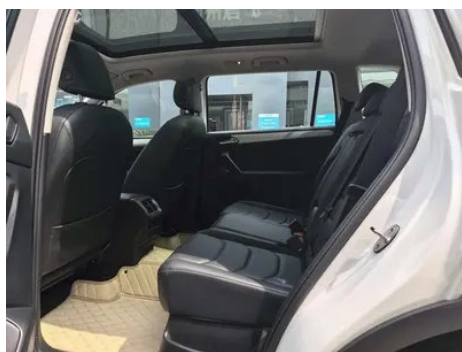

Vehicle Images

Vehicle Condition

1. Spare wheel well, Water accumulation.

Configuration Information

Model Information

Model Name	Volkswagen Tiguan L 2019 330TSI Automatic two-wheel drive panoramic comfort version Country VI
Launch Date	2019.06