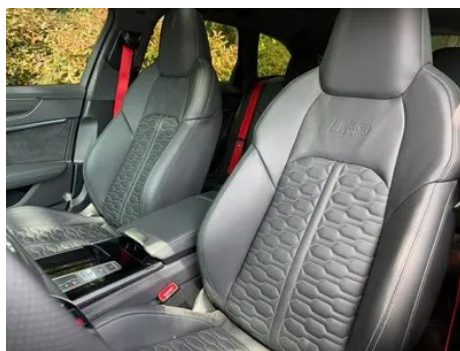

Vehicle Detail Report

Audi RS 6 2021 RS 6 4.0T Avant

Basic Information

Brand	Audi
Mileage	24,000 km
Color	Black
First Registration	2021-09-01
Transfer Count	1

Vehicle Images

Vehicle Condition

1. Radiator support, Signs of removal. 2. Driver's seat rails and frame, Signs of removal. 3. Front passenger seat rails and frame, Signs of removal.