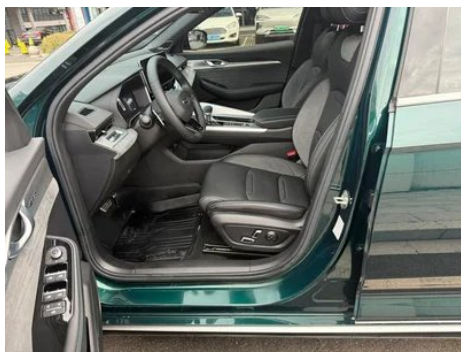

Vehicle Detail Report

Geely Auto Xingrui 2023 2.0T Only this
turquoise version

Basic Information

Brand	Geely
Mileage	20,000 km
Color	Green
First Registration	2023-03-01
Transfer Count	0

Vehicle Images