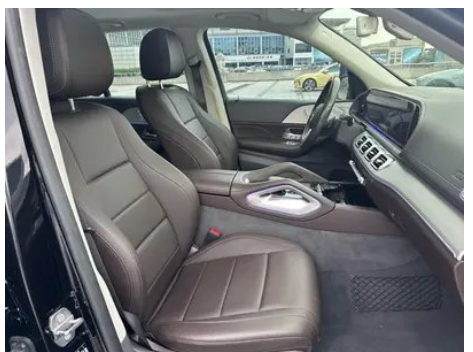

Vehicle Detail Report

Mercedes-Benz GLE (Imported) 2020 GLE 350 4MATIC Dynamic

Basic Information

Brand	Mercedes-Benz
Mileage	40,000 km
Color	Black
First Registration	2020-05-01
Transfer Count	0

Vehicle Images

Vehicle Condition

1. Original metal body panels with factory paint.

Configuration Information

Model Information

Model Name	Mercedes-Benz GLE (Imported) 2020 GLE 350 4MATIC Dynamic
Launch Date	2019.12

Basic parameters