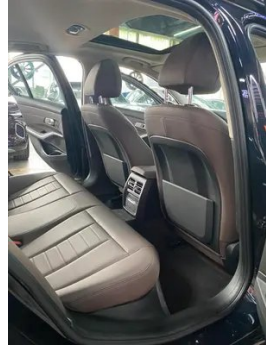

华晨宝马汽车有限公司制造	
制造国: 中国	LBV5F3401LMX72324
品牌: 宝马 (BMW) 牌	发动机排量: 1998 mL
整车型号: BMW7200DM	制造年月: 2020-06
发动机型号: B48B20D	乘坐人数: 5
最大允许总质量: 2030 kg	
发动机最大净功率: 135 kW	
最大允许牵引质量: -- kg