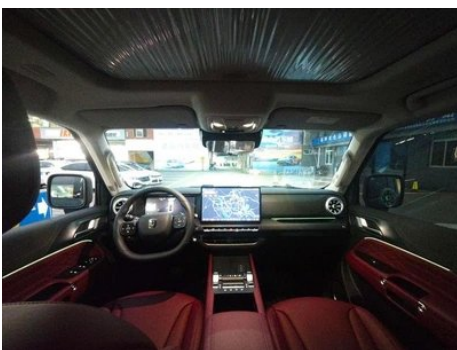

Vehicle Detail Report

Tank 300 Hi4-T 2025 2.0T Standard type
37.1kW·h

Basic Information

Brand	Tank
Mileage	400 km
Color	Black
First Registration	2026-01-01
Transfer Count	1

Vehicle Images