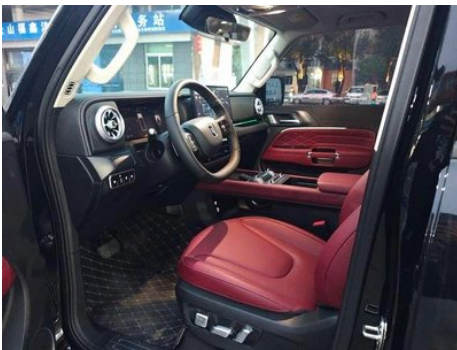

Vehicle Detail Report

Tank 300 Hi4-T 2025 2.0T Standard type
37.1kW·h

Basic Information

Brand	Tank
Mileage	400 km
Color	Black
First Registration	2026-01-01
Transfer Count	1

Vehicle Images