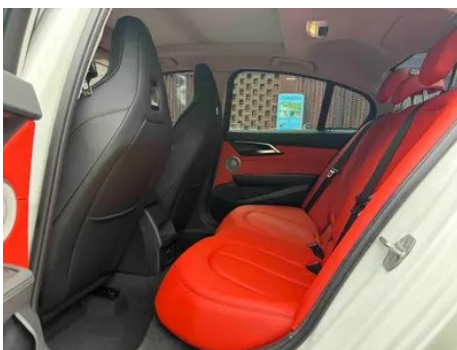

Vehicle Detail Report

BMW 1 Series 2023 125i M Sports Obsidian Night Edition

Basic Information

Brand	BMW
Mileage	43,700 km
Color	White
First Registration	2023-08-01
Transfer Count	0

Vehicle Images

Vehicle Condition