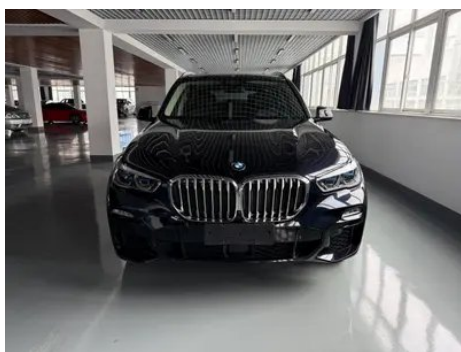

Vehicle Detail Report

BMW X5 2021 Restyling xDrive40i Premium Class M Sports suit

Basic Information

Brand	BMW
Mileage	67,000 km
Color	Black
First Registration	2022-01-01
Transfer Count	1

Vehicle Images

Vehicle Condition

1. Original metal body panels with factory paint.

Configuration Information

Model Information

Model Name	BMW X5 2021 Restyling xDrive40i Premium Class M Sports suit
Launch Date	2021.05

Basic parameters

Vehicle Class	Mid-size and large SUVs
Energy Type	Gasoline
Maximum Power (kW)	250
Maximum Torque (N·m)	450