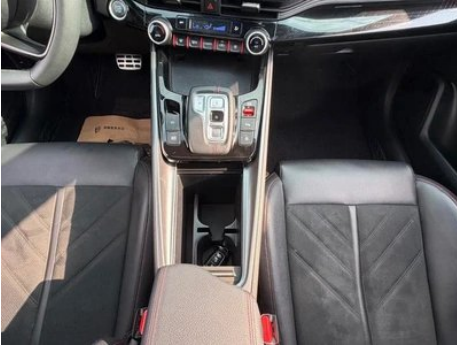

Vehicle Condition

1. Left rear quarter panel, Body panel repair. 2. Right rear quarter panel, Paint repair. 3. Paintwork.

Configuration Information

Model Information

Model Information (continued)

Model Name	Feista 2023 270T N Line DLX Luxury Edition
Launch Date	2022.11