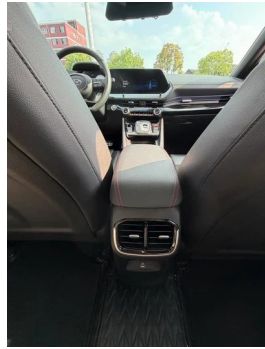

Vehicle Condition

1. Left rear quarter panel, Body panel repair. 2. Right rear quarter panel, Paint repair. 3. Paintwork.

Configuration Information

Model Information