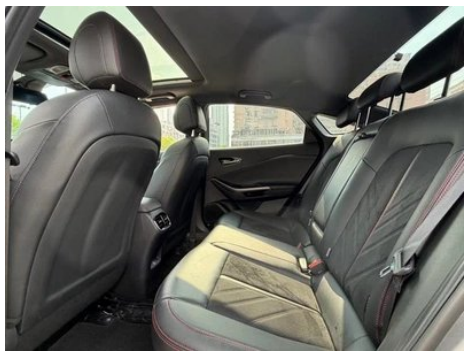

Vehicle Condition

1. Left rear quarter panel, Body panel repair. 2. Right rear quarter panel, Paint repair. 3. Paintwork.

Configuration Information

Model Information

Model Information (continued)

Model Name	Feista 2023 270T N Line DLX Luxury Edition
Launch Date	2022.11