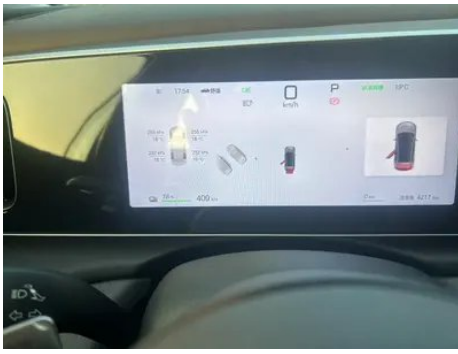

Vehicle Detail Report

BYD Sea Lion 05 EV 2025 520KM Smart Navigation Edition

Basic Information

Brand	BYD
Mileage	4,000 km
Color	Dark gray
First Registration	2025-04-01
Transfer Count	1

Vehicle Images

Vehicle Condition

Screen/System

Central control color screen	<ul style="list-style-type: none">• Touch LCD screen
Infotainment Screen Size	<ul style="list-style-type: none">• 12.8 inches
Bluetooth/In-car Phone	<ul style="list-style-type: none">•
Voice recognition control system	<ul style="list-style-type: none">• Multimedia system;• Navigation;• Telephone;• Air conditioning

Intelligent configuration

Connected Car Services	<ul style="list-style-type: none">•
OTA Updates	<ul style="list-style-type: none">•
4G/5G Network	<ul style="list-style-type: none">•5G
Mobile APP remote function	<ul style="list-style-type: none">• Door control; • Window control; • Charging management; • Air conditioning control; • Vehicle condition inquiry/diagnosis; • Vehicle location/vehicle search
Wi-Fi hotspots	<ul style="list-style-type: none">•
Car KTV	<ul style="list-style-type: none">•

Driving Hardware (continued)

Total chip computing power	•84 TOPS
-----------------------------------	----------

In-car charging

Multimedia/charging port	•USB;•Type-C
Number of USB/Type-C ports	• 2 in the front row/2 in the back row
Mobile phone wireless charging function	• Front row
Luggage compartment 12V power socket	•
USB/Type-C maximum charging power	•60W
Mobile phone wireless charging power	•50W