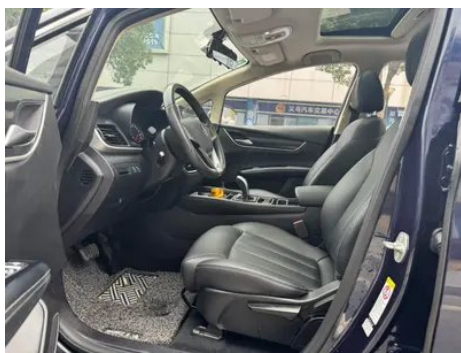

# Vehicle Detail Report

BYD Song MAX 2019 1.5T Automatic Zhilian  
Ruiyi Skylight 7 seat Country VI

## Vehicle Images