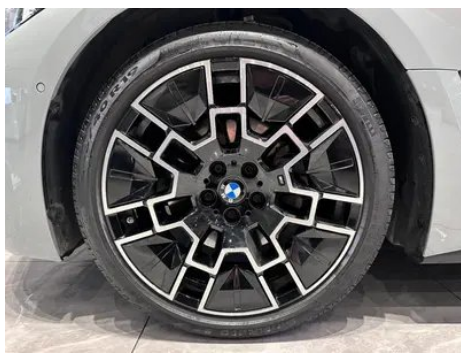

Vehicle Detail Report

BMW 4 Series 2024 430i Gran Coupe M Sports Night Suit

Basic Information

Brand	BMW
Mileage	11,000 km
Color	Silver-gray
First Registration	2025-05-01
Transfer Count	0

Vehicle Images

Vehicle Condition