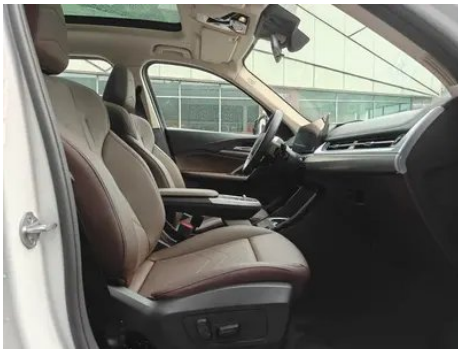

Vehicle Detail Report

BMW X1 2023 sDrive25Li M Sports suit

Basic Information

Brand	BMW
Mileage	17,600 km
Color	White
First Registration	2024-12-01
Transfer Count	1

Vehicle Images

Vehicle Condition

1. Original metal body panels with factory paint.