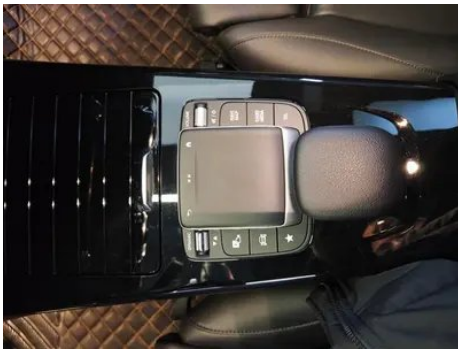

Vehicle Images

Vehicle Condition

1. Corrosion. 2. Hood, Paint repair. 3. Right rear door, Paint repair. 4. Trunk lid, Paint repair. 5. Left rear quarter panel, Paint repair. 6. Right rear quarter panel, Paint repair. 7. Hood hinge, Signs of removal. 8. Windshield, Replaced.

In-car charging

Multimedia/charging port	<ul style="list-style-type: none">•Type-C
Number of USB/Type-C ports	<ul style="list-style-type: none">• 2 in the First row/1 in the 2nd-row
Mobile phone wireless charging function	<ul style="list-style-type: none">○ Front row (USD 294)