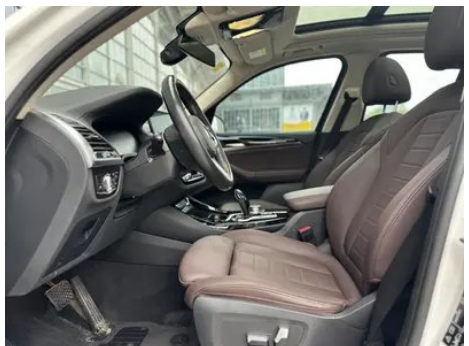

Vehicle Detail Report

BMW X3 2021 xDrive25i M Sports suit

Basic Information

Brand	BMW
Mileage	72,000 km
Color	White
First Registration	2021-01-01
Transfer Count	0

Vehicle Images

Vehicle Condition

1. Left rear quarter panel, Paint repair. 2. Right rear quarter panel, Paint repair, Body panel repair.