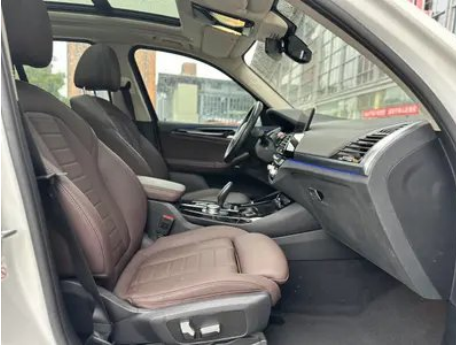

Vehicle Detail Report

BMW X3 2021 xDrive25i M Sports suit

Basic Information

Brand	BMW
Mileage	72,000 km
Color	White
First Registration	2021-01-01
Transfer Count	0

Vehicle Images

Vehicle Condition

1. Left rear quarter panel, Paint repair. 2. Right rear quarter panel, Paint repair, Body panel repair.