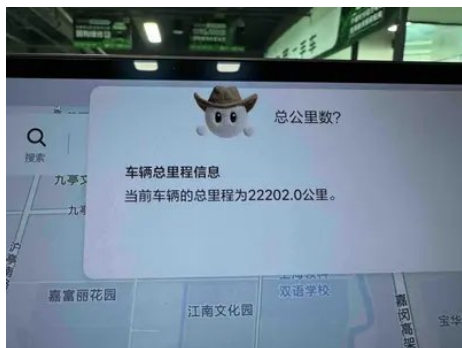

Vehicle Detail Report

Li Auto L6 2024 Pro version

Basic Information

Brand	Li Auto
Mileage	22,000 km
Color	Green
First Registration	2025-04-01
Transfer Count	0

Vehicle Images

Vehicle Condition

1. Trunk lid, Replaced. 2. Left headlight, Replaced. 3. Right tail light, Replaced.