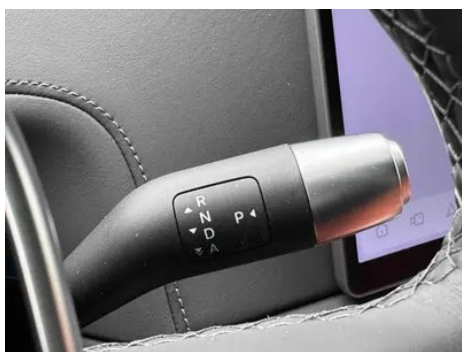

Vehicle Condition

1. Trunk lid, Replaced. 2. Left headlight, Replaced. 3. Right tail light, Replaced.

Configuration Information

Model Information

Model Name	Li Auto L6 2024 Pro
Launch Date	2024.04

Basic parameters

Vehicle Class	Mid-size and large SUVs
Energy Type	Extended Range Electric Vehicle (EREV)
Maximum Power (kW)	113
Maximum Torque (N·m)	-
Transmission	Electric vehicle single speed gearbox
Body Type	SUV
Engine	Extended range 154 horsepower L4
Dimensions (L×W×H) (mm)	4925*1960*1735