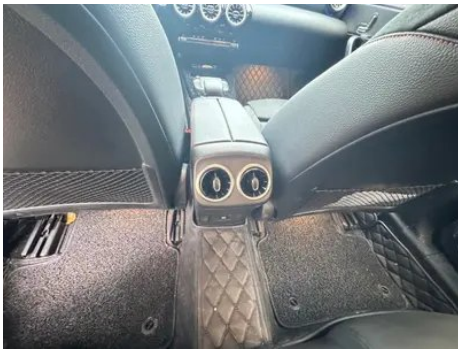

Vehicle Condition

1. Inner side of left B-pillar, Scratch.

Configuration Information

Model Information

Model Name	Mercedes-Benz A-Class 2024 A 200 L Fashionable
Launch Date	2023.12

Basic parameters

Vehicle Class	compact car
Energy Type	Gasoline
Maximum Power (kW)	120
Maximum Torque (N·m)	270