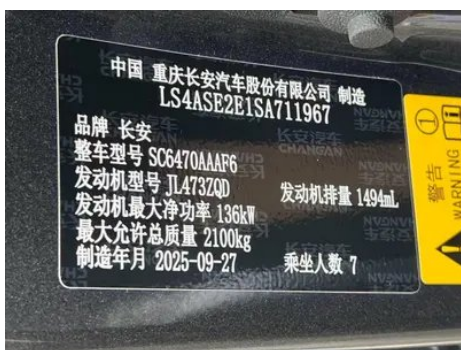

Vehicle Condition

1. Original metal body panels with factory paint.

Configuration Information

Model Information

Model Name	Changan CS75 2026 PRO 1.5T DCT Premium Class 7 seat
Launch Date	2025.10

Basic parameters

Vehicle Class	Compact SUV
Energy Type	Gasoline
Maximum Power (kW)	141
Maximum Torque (N·m)	310