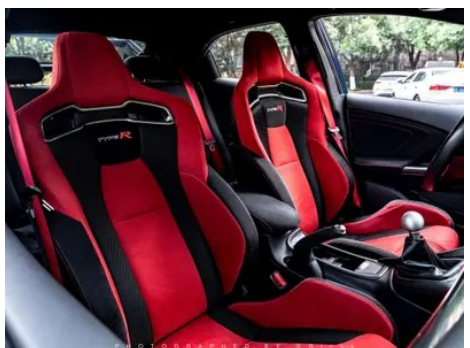

Vehicle Detail Report

Honda Civic 2015 FK2 TYPE R European version

Basic Information

Brand	Honda
Mileage	51,000 km
Color	Blue
First Registration	2017-03-01
Transfer Count	5

Vehicle Images

Vehicle Condition