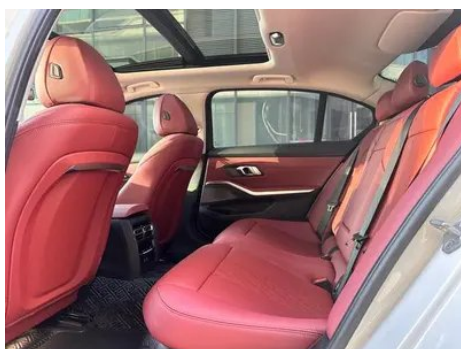

Vehicle Detail Report

BMW 3 Series 2023 320Li M Sports suit

Basic Information

Brand	BMW
Mileage	29,900 km
Color	White
First Registration	2024-09-01
Transfer Count	0

Vehicle Images

Vehicle Condition

1. Driver's seat rails and frame, Signs of removal. 2. Front passenger seat rails and frame, Signs of removal.