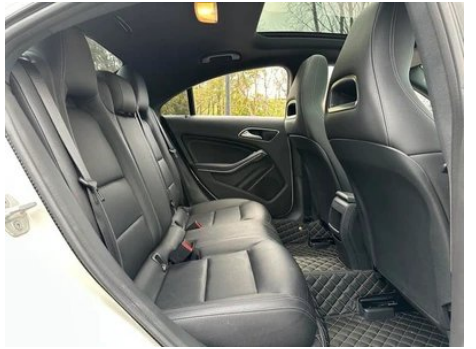

Vehicle Condition

1. Original metal panels and factory paint.

Configuration Information

Model Information

Model Name	Mercedes Benz CLA (Imported) 2017 Facelift CLA 200 Style Edition
Launch Date	2017.06

Basic parameters