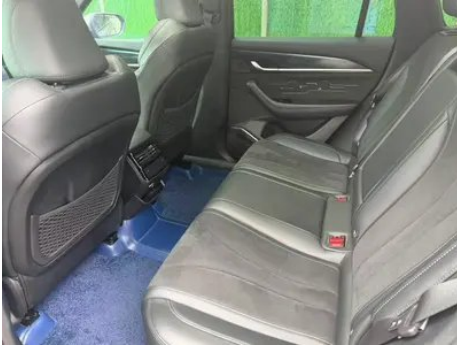

Vehicle Images

Vehicle Condition

1. Original metal body panels with factory paint.

Configuration Information

Model Information

Model Information (continued)

Model Name	Geely Monjaro 2024 2.0TD High-power automatic two-wheel drive skyline version
Launch Date	2023.09