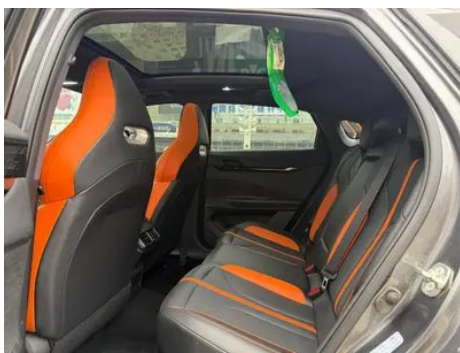

Vehicle Detail Report

Changan UNI-V 2025 1.5T 500Bar Luxury sports-style

Basic Information

Brand	Changan
Mileage	15,000 km
Color	Dark gray
First Registration	2025-04-01
Transfer Count	0

Vehicle Images