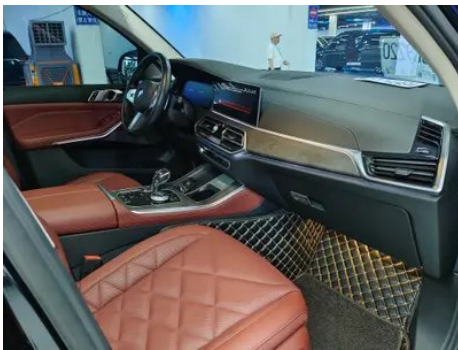

# Vehicle Detail Report

BMW X5 2022 xDrive 30Li M Sports suit

## Vehicle Images

## Vehicle Condition

1. Original metal body panels with factory paint.