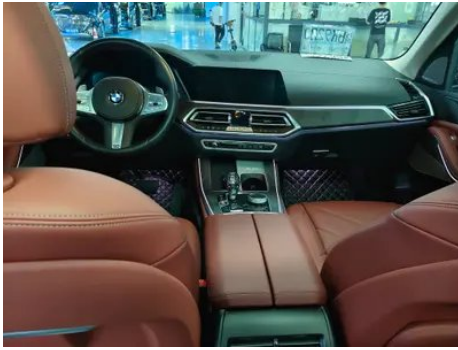

# Vehicle Detail Report

BMW X5 2022 xDrive 30Li M Sports suit

## Vehicle Images

## Vehicle Condition

1. Original metal body panels with factory paint.