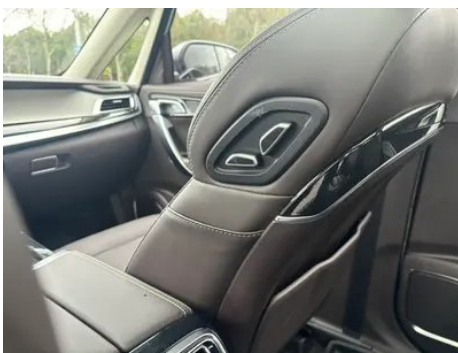

Vehicle Detail Report

Geely Jiaji 2019 1.5TD DCT Premium Class

Basic Information

Brand	Geely
Mileage	45,000 km
Color	Blue
First Registration	2020-04-01
Transfer Count	1

Vehicle Images

Vehicle Condition

1. Original metal body panels with factory paint.