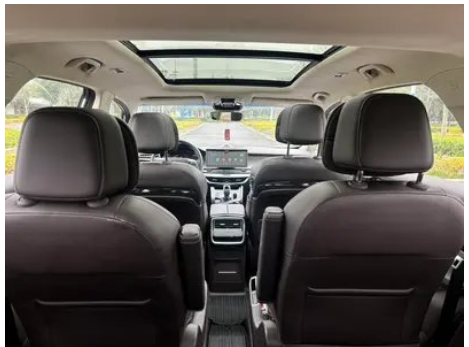

Vehicle Detail Report

Geely Jiaji 2019 1.5TD DCT Premium Class

Basic Information

Brand	Geely
Mileage	45,000 km
Color	Blue
First Registration	2020-04-01
Transfer Count	1

Vehicle Images

Vehicle Condition

1. Original metal body panels with factory paint.